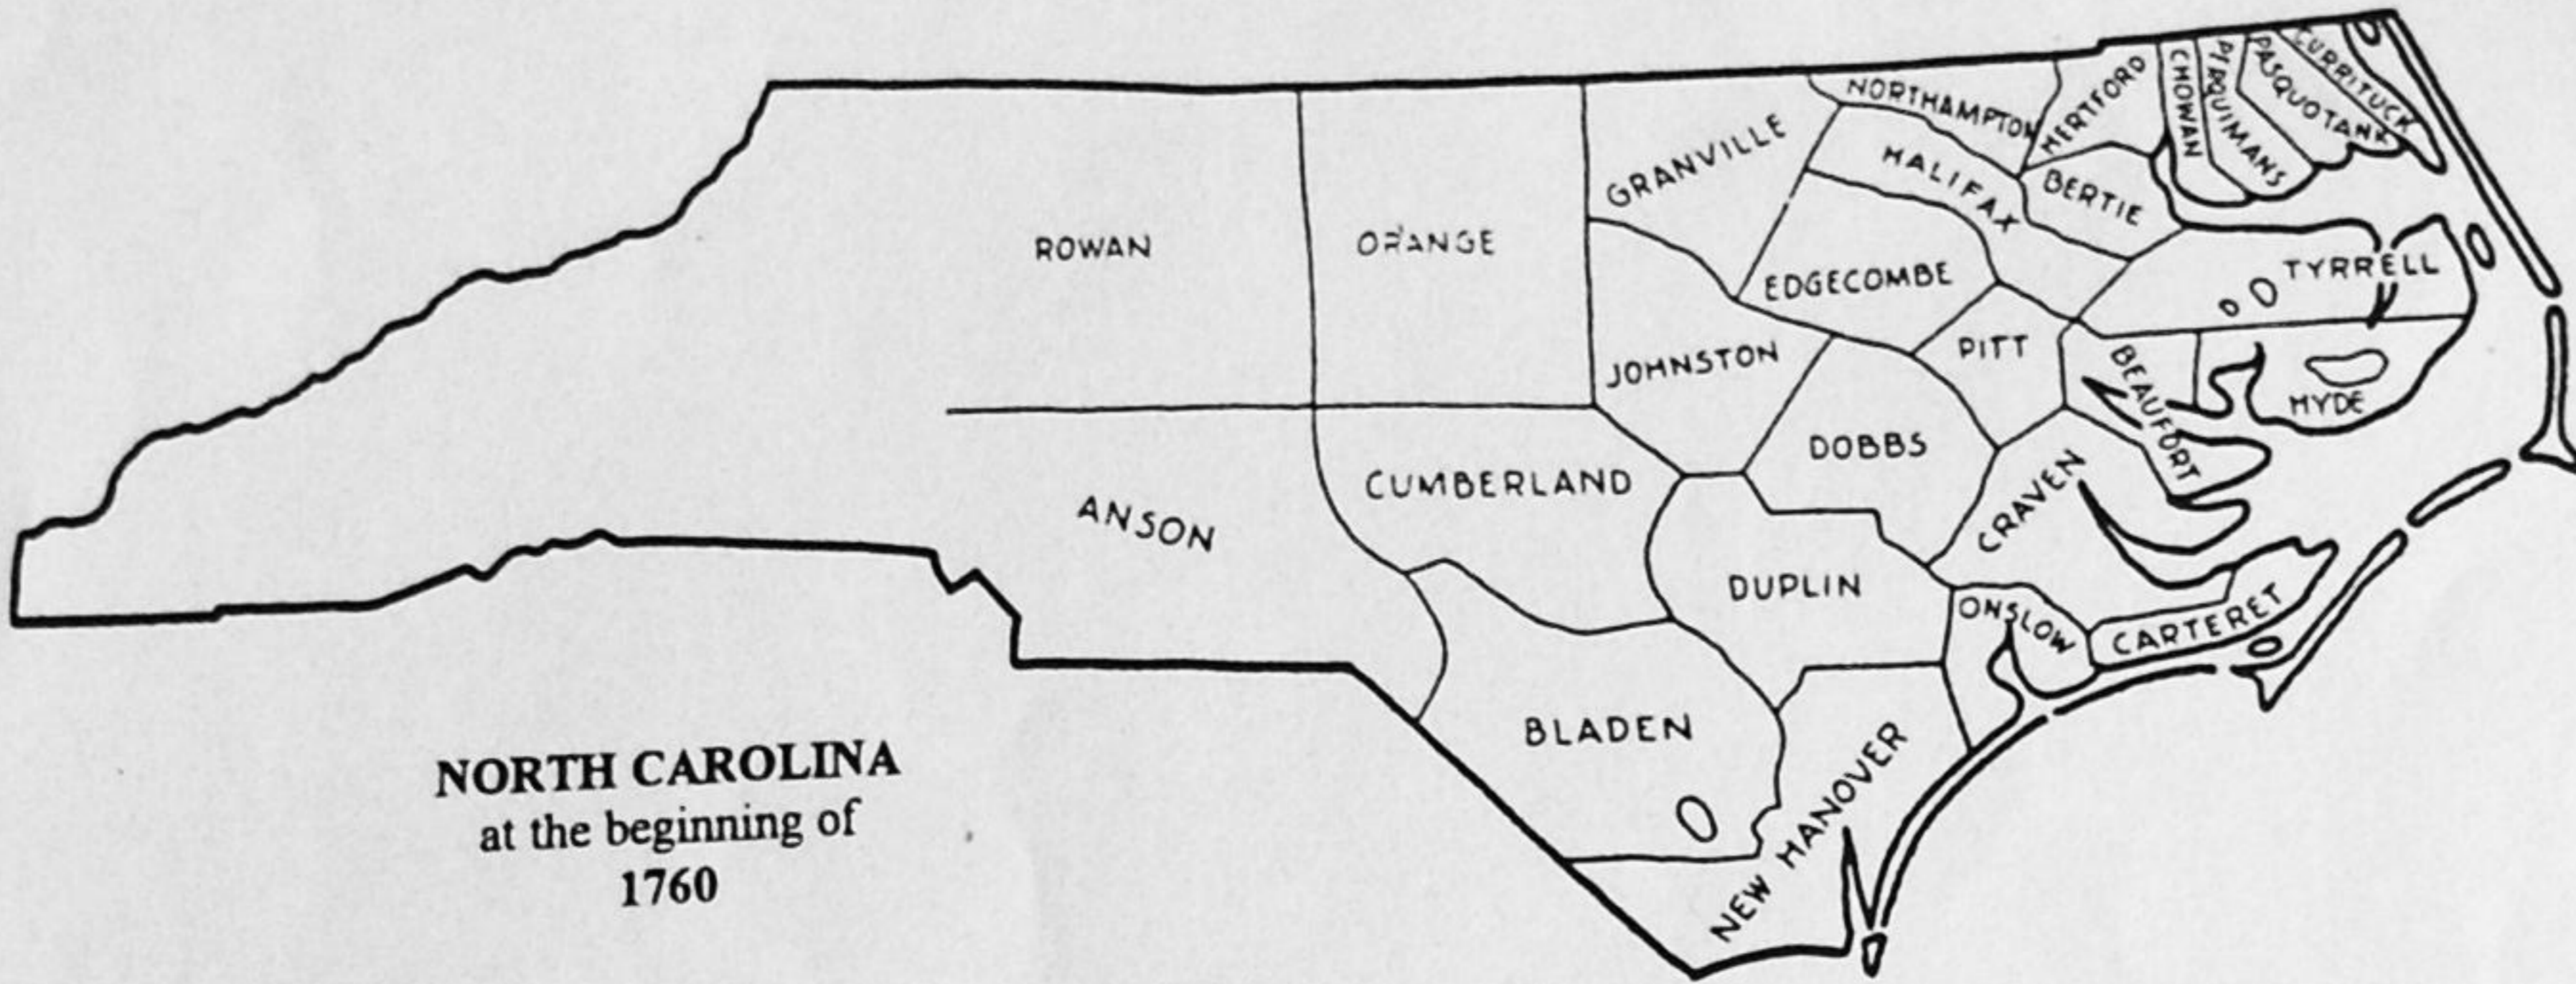

Maps by L. Polk Denmark
 From *The Formation of the North Carolina Counties, 1663-1943* by David L. Corbitt. Used by permission of the Division of Archives and History.

NORTH CAROLINA
 at the beginning of
 1740