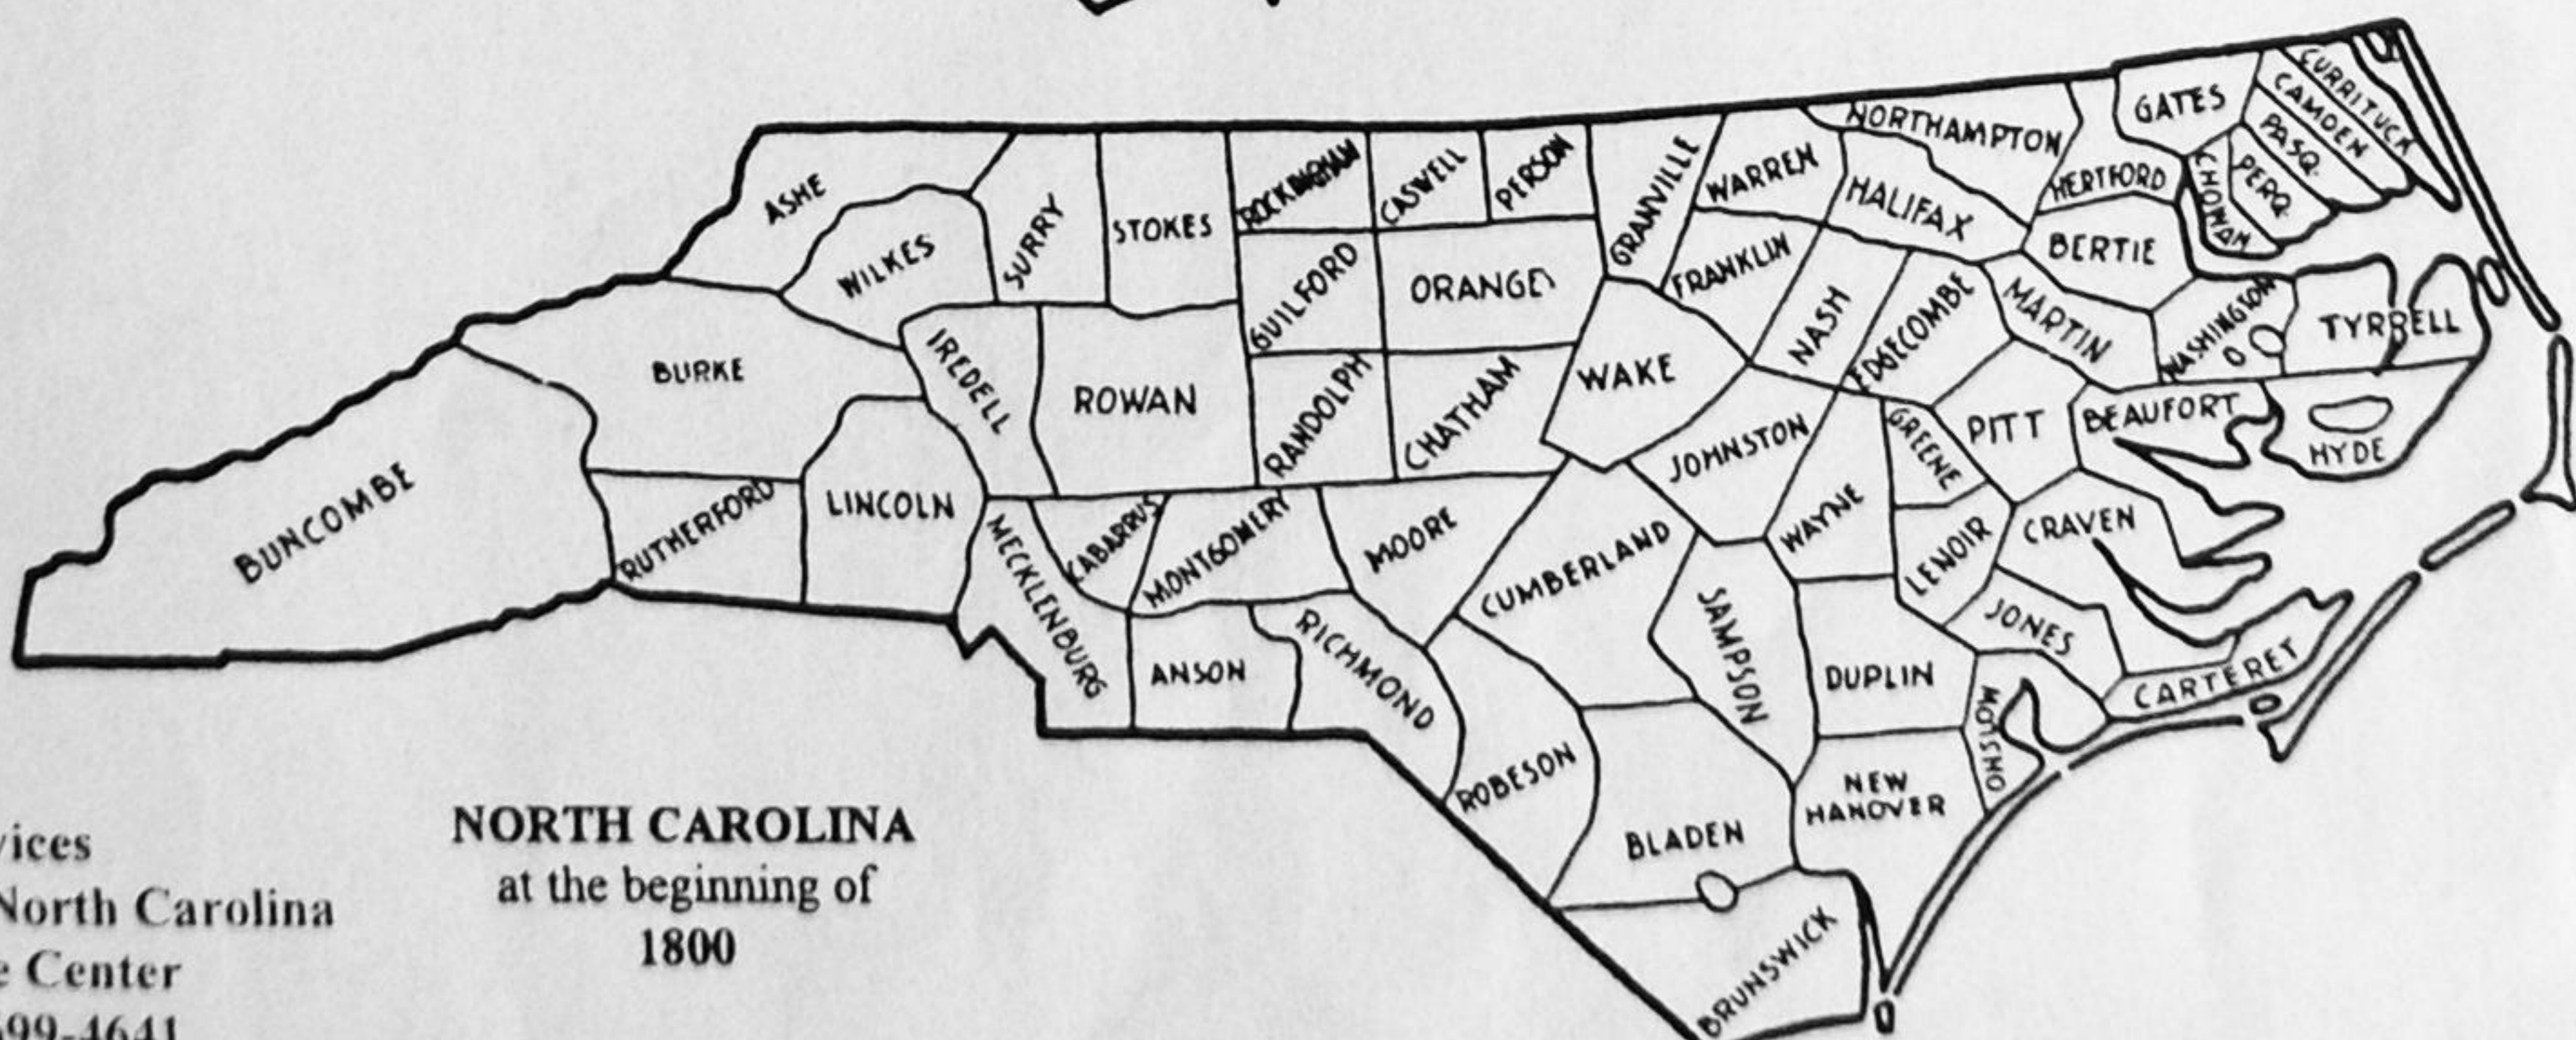

Maps by L. Polk Denmark
 From *The Formation of the North Carolina Counties, 1663-1943* by David L. Corbitt. Used by permission of the Division of Archives and History.

NORTH CAROLINA
 at the beginning of
 1740

NORTH CAROLINA
 at the beginning of
 1760

NORTH CAROLINA
 at the beginning of
 1775

NORTH CAROLINA
 at the beginning of
 1780

NORTH CAROLINA
 at the beginning of
 1800

Mailing Address
 Genealogical Services
 State Library of North Carolina
 4641 Mail Service Center
 Raleigh, N.C. 27699-4641