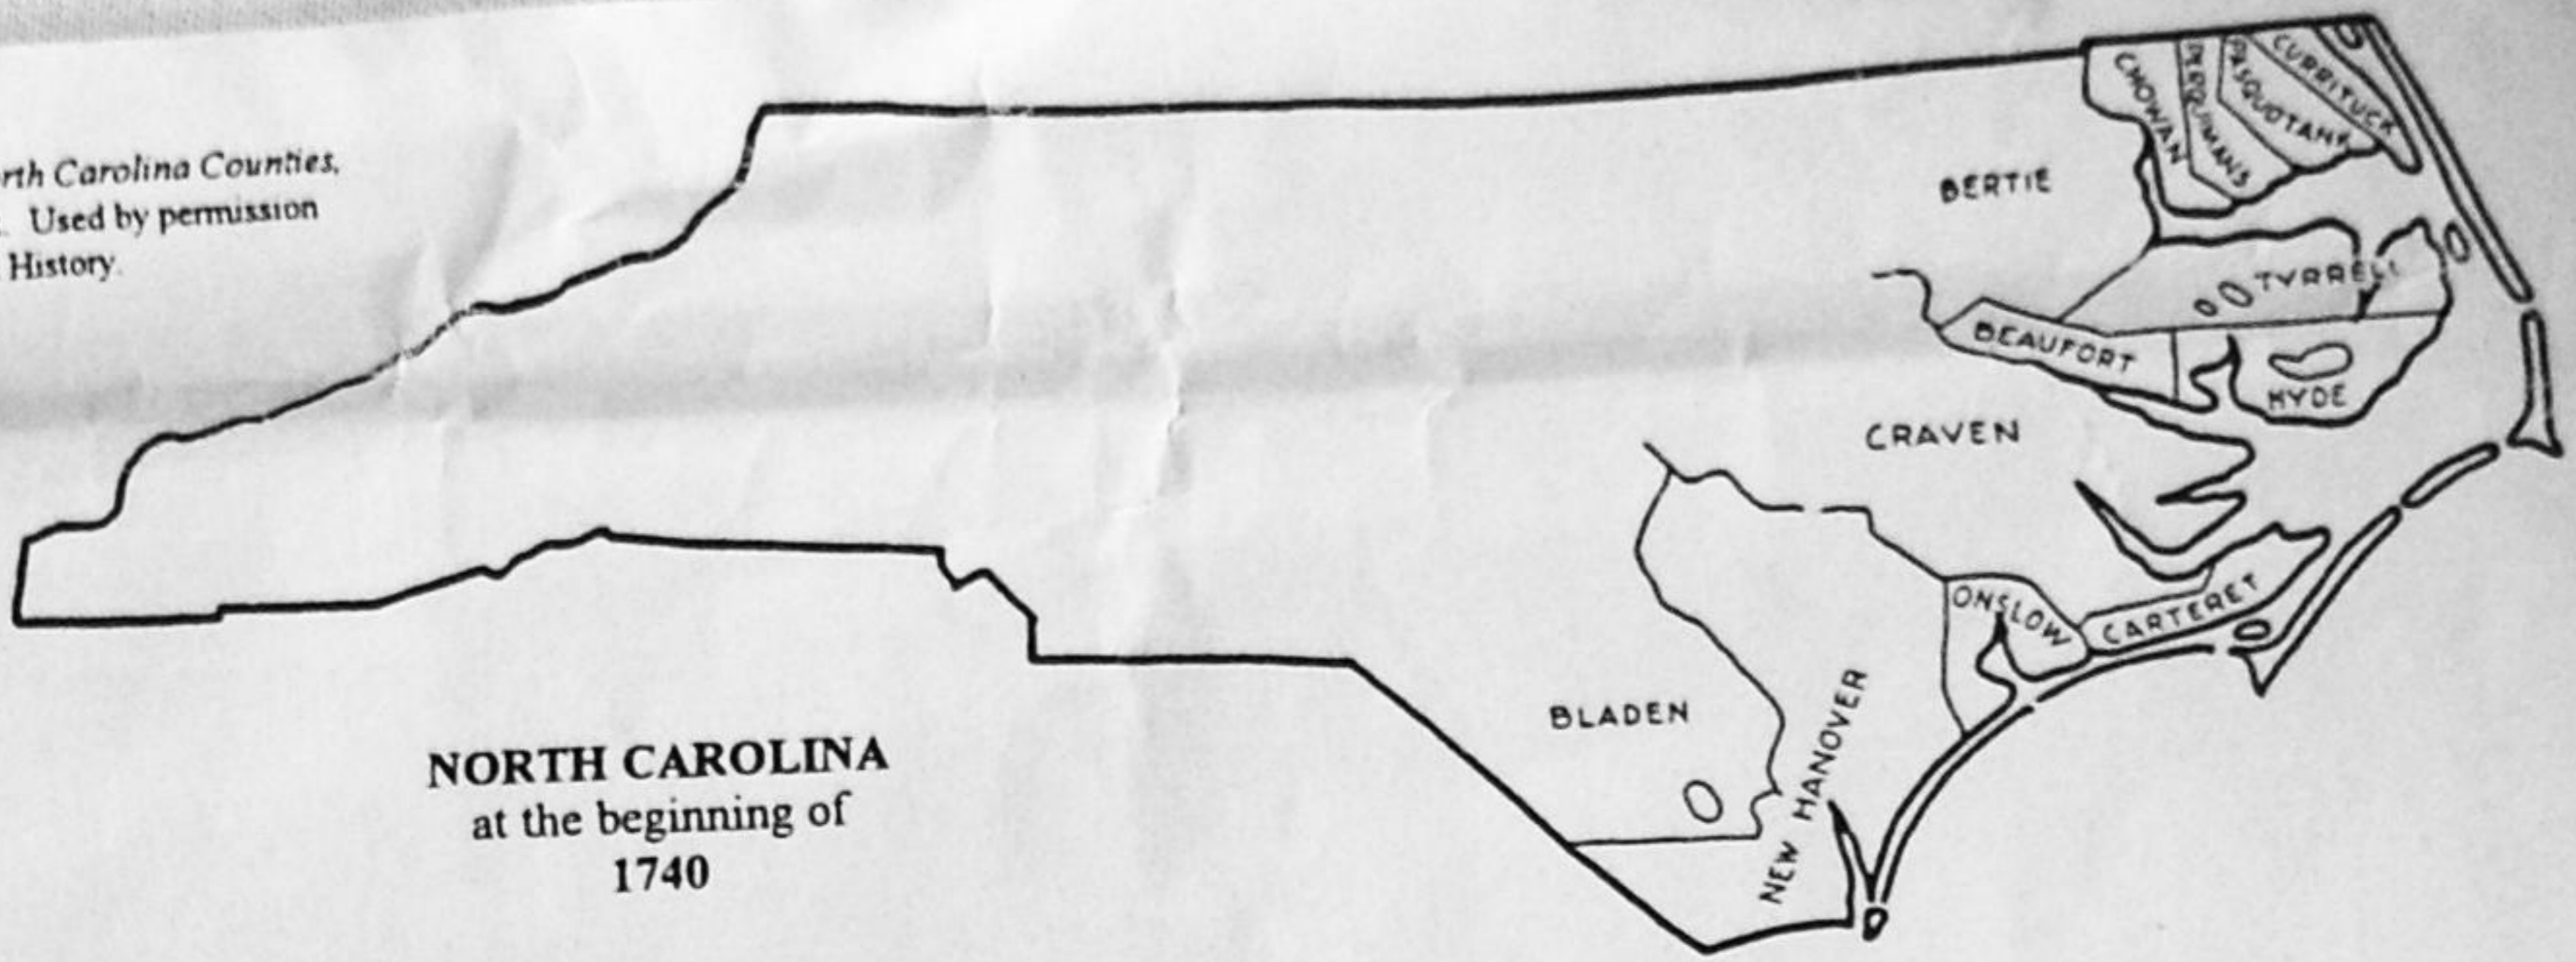

Maps by L. Polk Denmark
 From *The Formation of the North Carolina Counties, 1663-1943* by David L. Corbitt. Used by permission of the Division of Archives and History.

NORTH CAROLINA
 at the beginning of
 1740