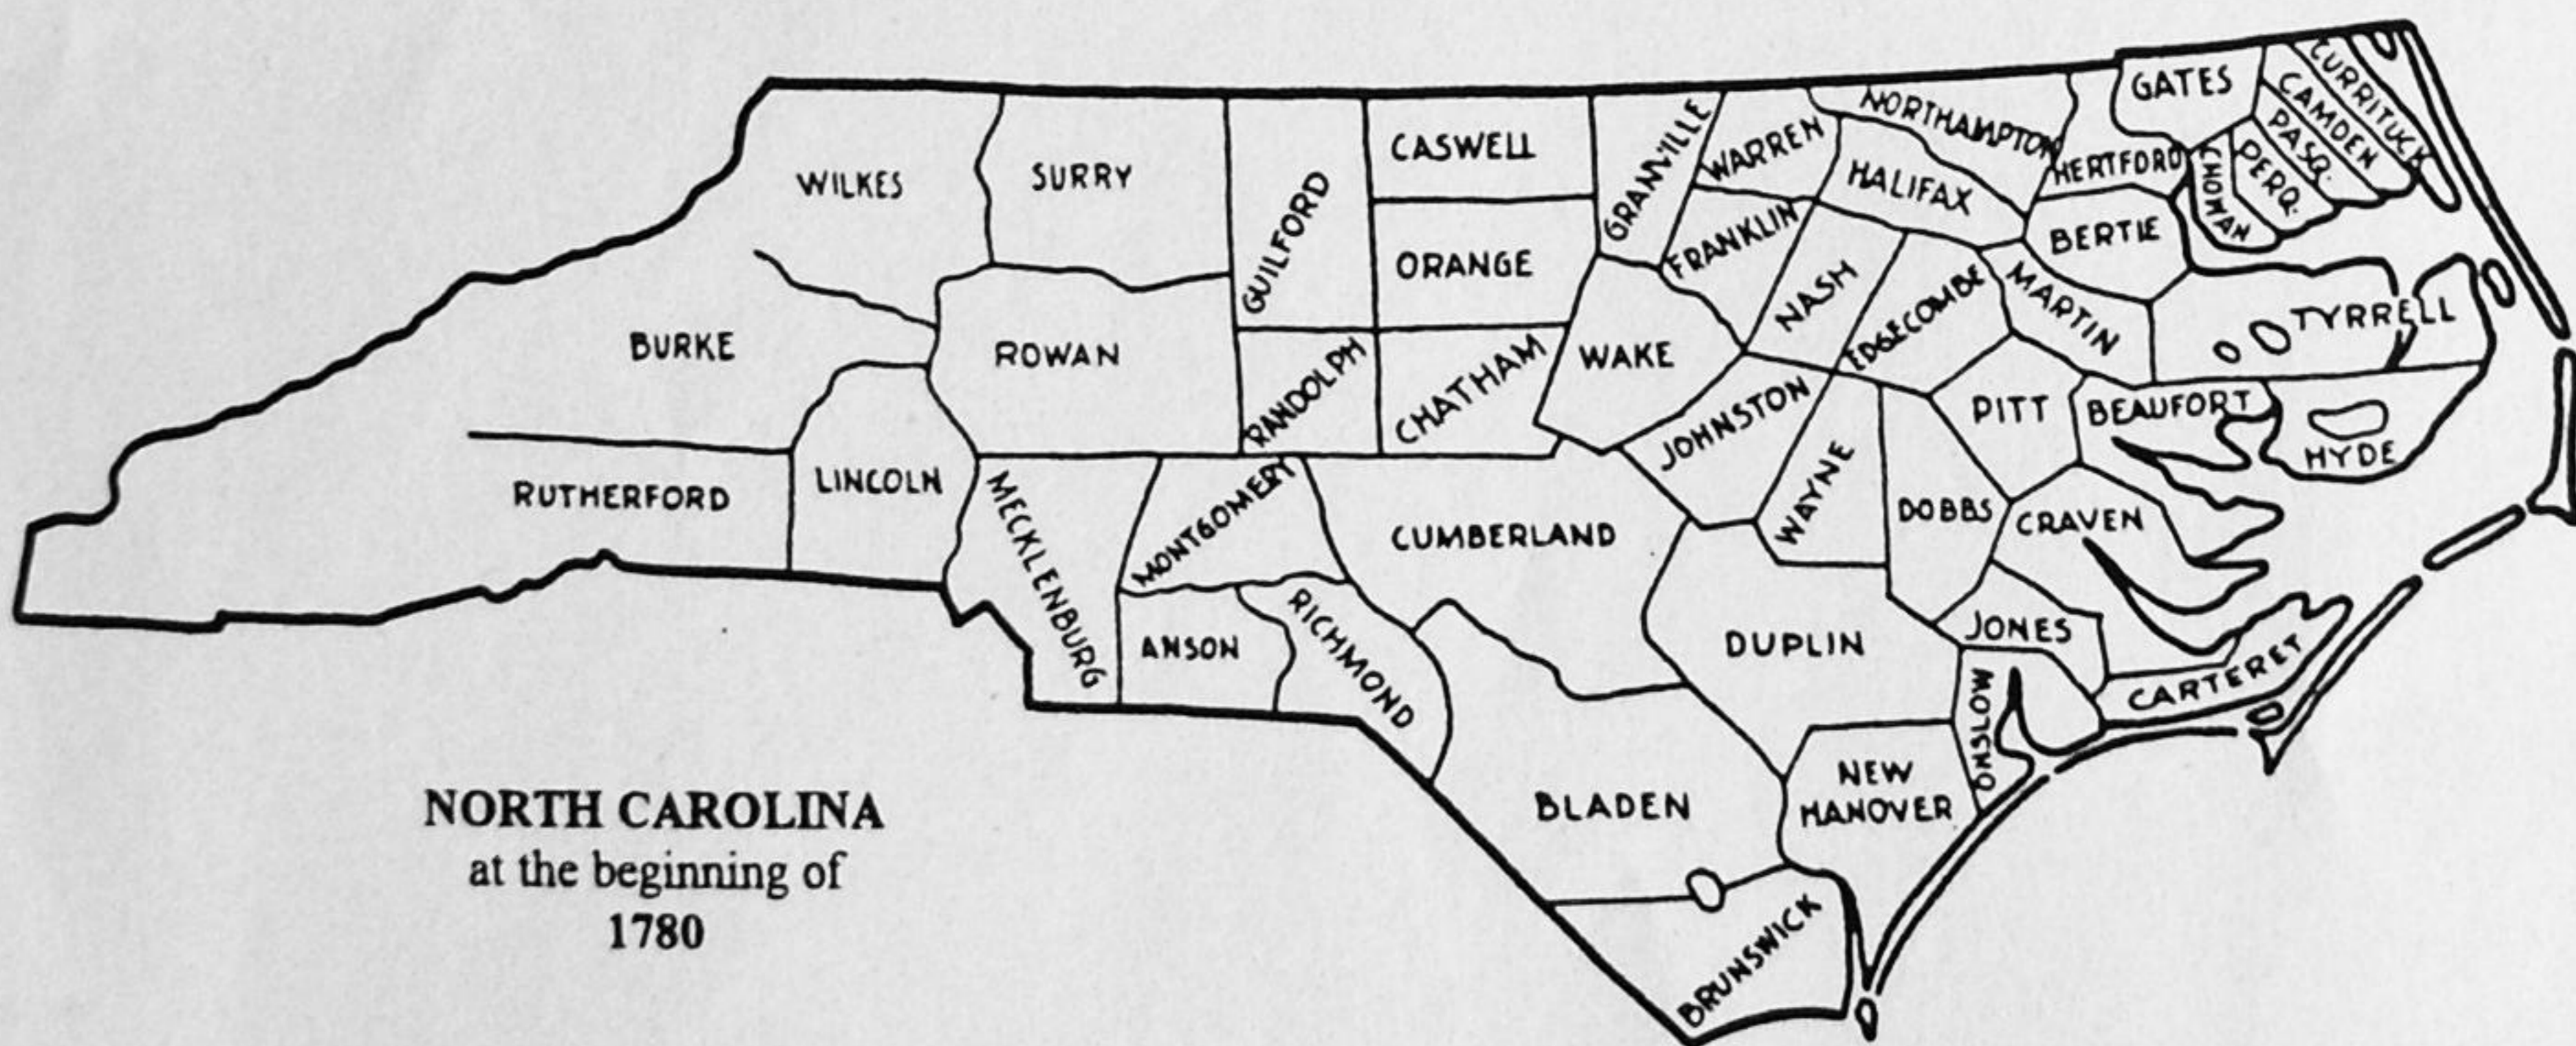

Maps by L. Polk Denmark
 From *The Formation of the North Carolina Counties, 1663-1943* by David L. Corbitt. Used by permission of the Division of Archives and History.

NORTH CAROLINA
 at the beginning of
 1740

NORTH CAROLINA
 at the beginning of
 1760

NORTH CAROLINA
 at the beginning of
 1775

NORTH CAROLINA
 at the beginning of
 1780

NORTH CAROLINA
 at the beginning of
 1800

Mailing Address
 Genealogical Services
 State Library of North Carolina
 4641 Mail Service Center
 Raleigh, N.C. 27699-4641