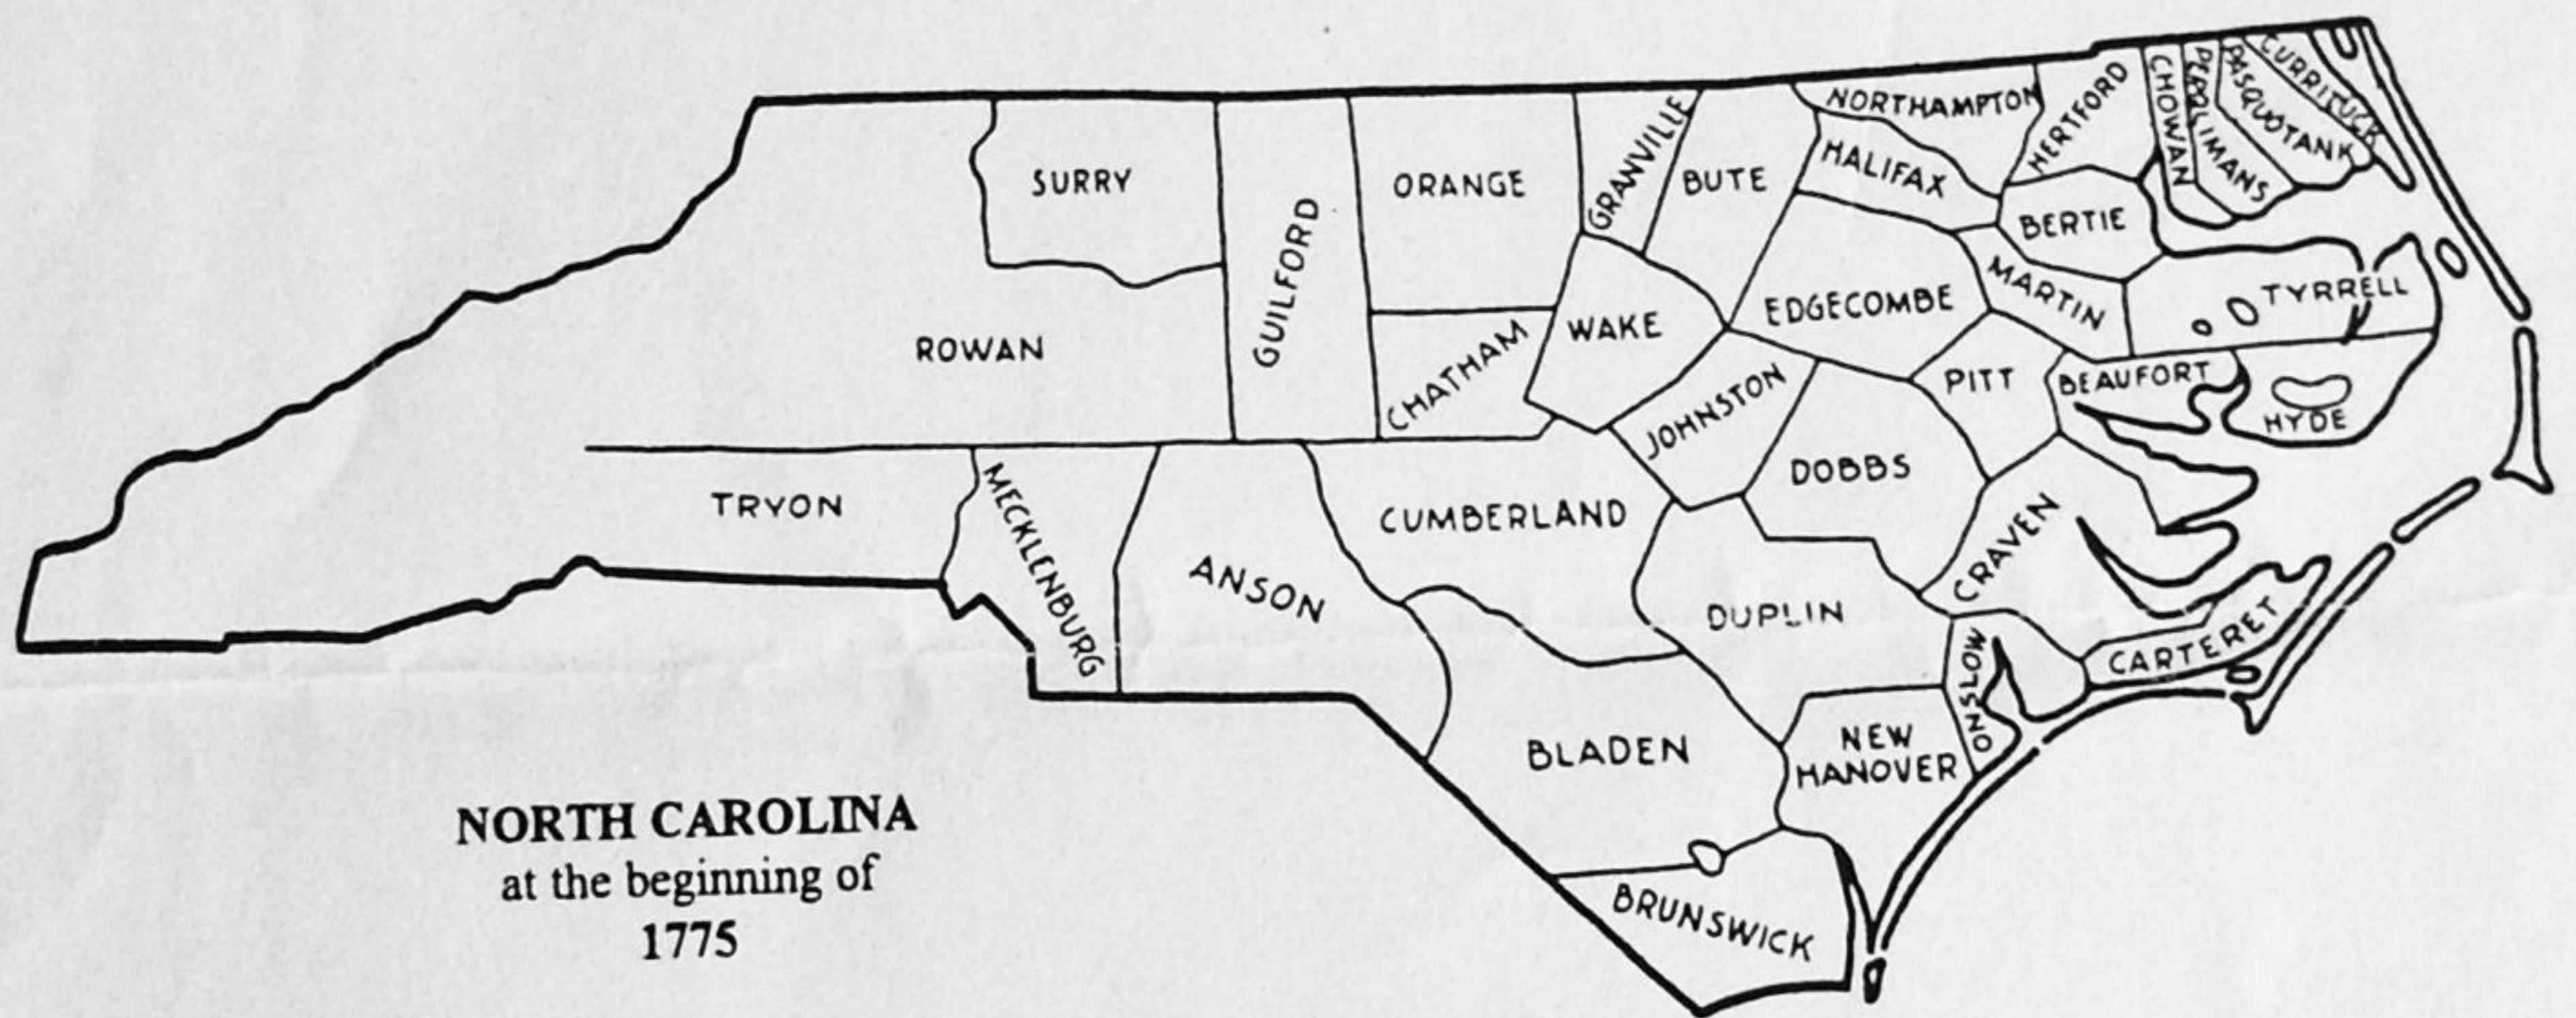

NORTH CAROLINA
at the beginning of
1760